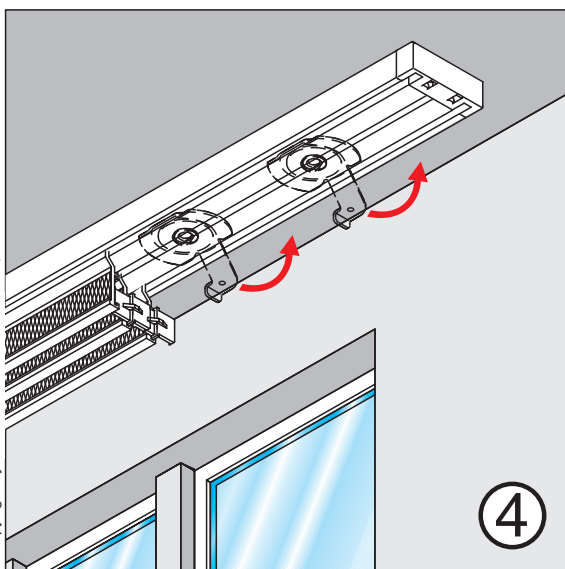

Silent Gliss® 2500

Montageanleitung (Decke)
Fitting sheet (Ceiling)
Istruzioni per il montaggio (soffitto)
Instructions de pose (plafond)
Monteringsanvisning (tak)

© Copyright by Silent Gliss International Ltd., Switzerland 2001 - ref.FI2500-3003