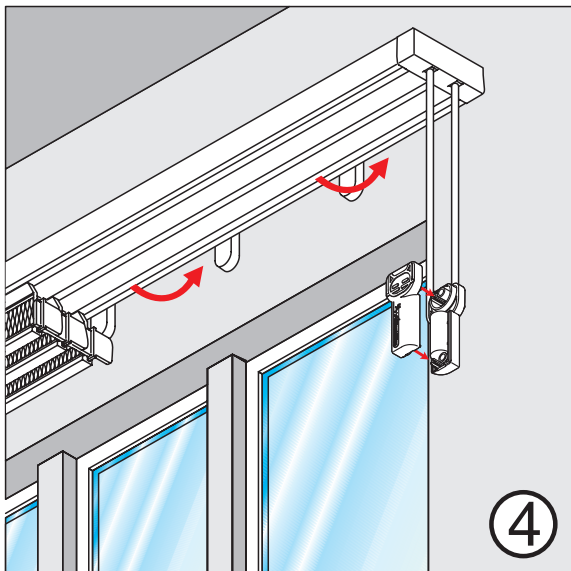

Silent Gliss® 2500

Montageanleitung (Wand)
Fitting sheet (Wall)
Istruzioni per il montaggio (murale)
Instructions de pose (murale)
Monteringsanvisning (vägg)

© Copyright by Silent Gliss International Ltd. Switzerland 2002 - ref.FI2500-3134-3135