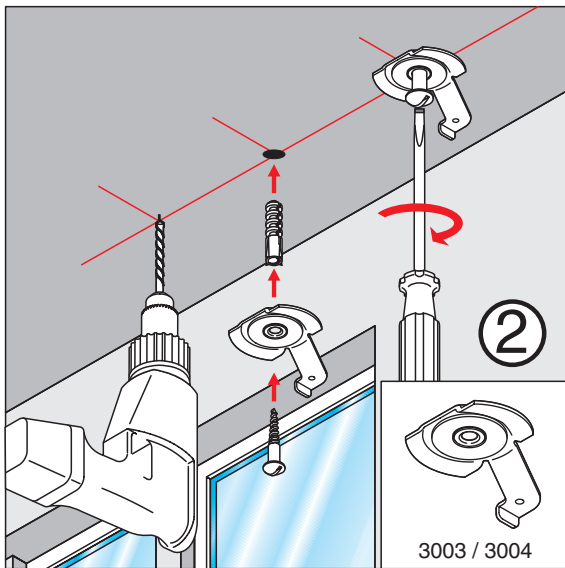

Silent Gliss® 2500

Montageanleitung (Decke)
Fitting sheet (Ceiling)
Istruzioni per il montaggio (soffitto)
Instructions de pose (plafond)
Monteringsanvisning (tak)

© Copyright by Silent Gliss International Ltd., Switzerland 2001 - ref.FI2500-3003