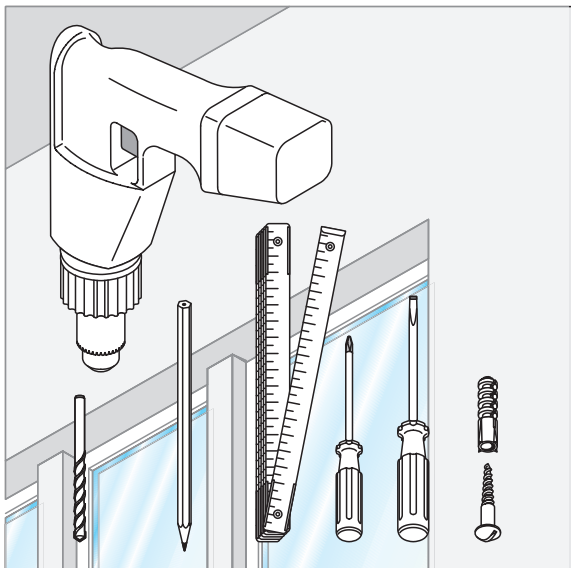

Silent Gliss® 2500

Montageanleitung (Wand)
Fitting sheet (Wall)
Istruzioni per il montaggio (murale)
Instructions de pose (murale)
Monteringsanvisning (vägg)

© Copyright by Silent Gliss International Ltd. Switzerland 2002 - ref.FI2500-3134-3135