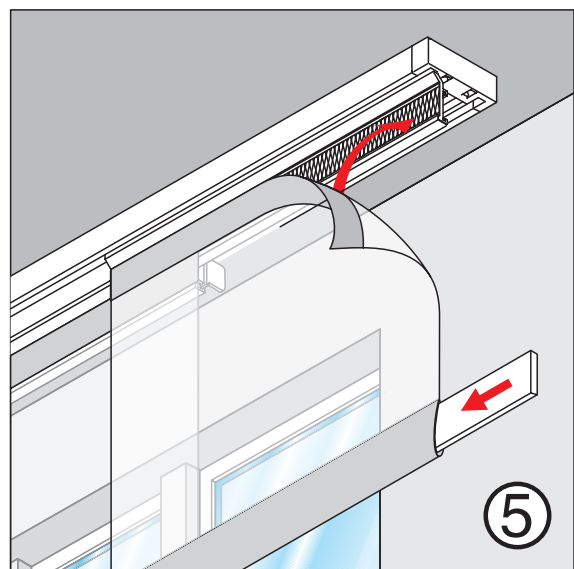

Silent Gliss® 2500

Montageanleitung (Decke)
Fitting sheet (Ceiling)
Istruzioni per il montaggio (soffitto)
Instructions de pose (plafond)
Monteringsanvisning (tak)

© Copyright by Silent Gliss International Ltd., Switzerland 2001 - ref.FI2500-3003