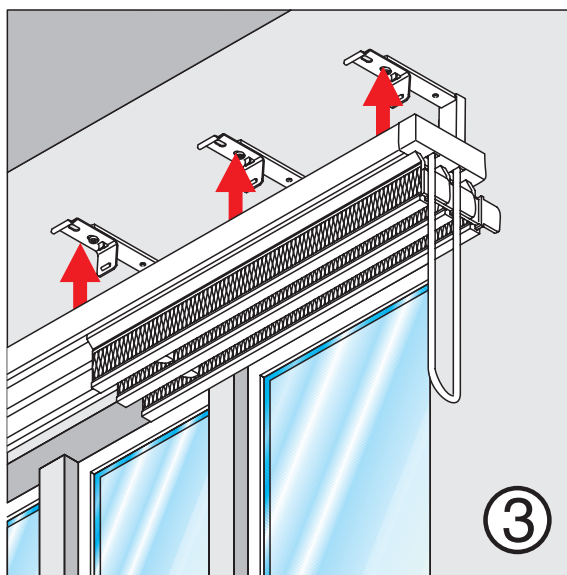

Silent Gliss® 2500

Montageanleitung (Wand)
Fitting sheet (Wall)
Istruzioni per il montaggio (murale)
Instructions de pose (murale)
Monteringsanvisning (vägg)

© Copyright by Silent Gliss International Ltd. Switzerland 2002 - ref.FI2500-3134-3135