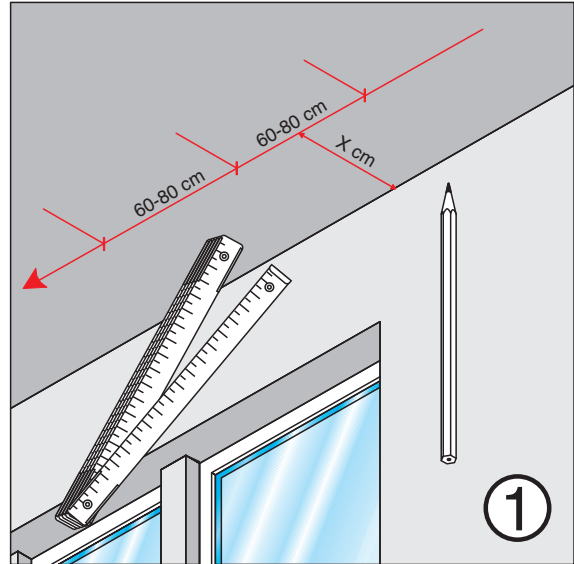

Silent Gliss® 2500

Montageanleitung (Decke)
Fitting sheet (Ceiling)
Istruzioni per il montaggio (soffitto)
Instructions de pose (plafond)
Monteringsanvisning (tak)

© Copyright by Silent Gliss International Ltd., Switzerland 2001 - ref.FI2500-3003