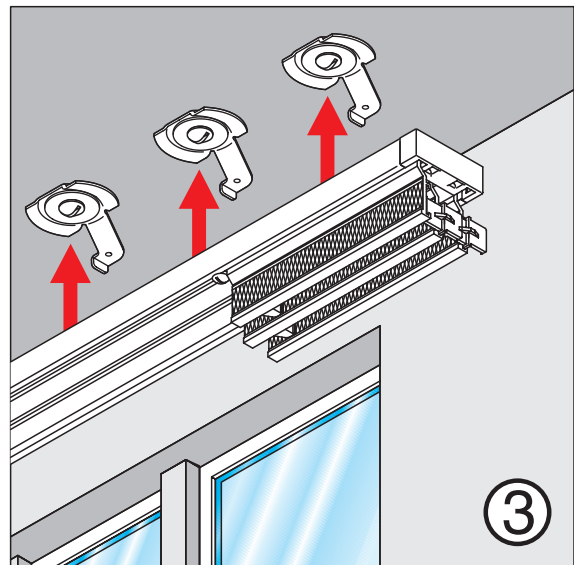

Silent Gliss® 2500

Montageanleitung (Decke)
Fitting sheet (Ceiling)
Istruzioni per il montaggio (soffitto)
Instructions de pose (plafond)
Monteringsanvisning (tak)

© Copyright by Silent Gliss International Ltd., Switzerland 2001 - ref.FI2500-3003