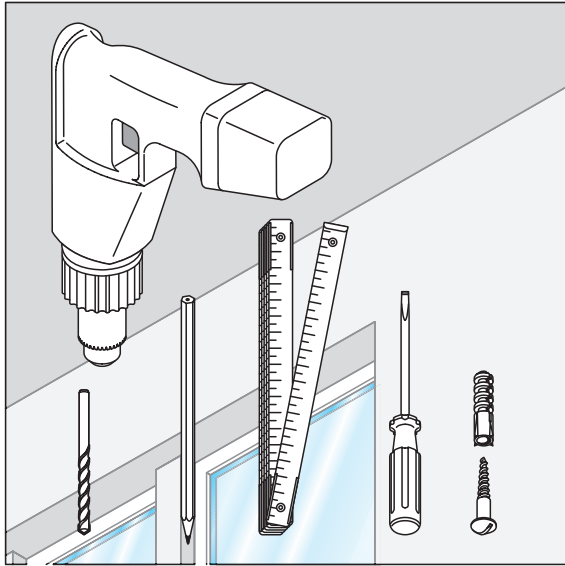

Silent Gliss® 2500

Montageanleitung (Decke)
Fitting sheet (Ceiling)
Istruzioni per il montaggio (soffitto)
Instructions de pose (plafond)
Monteringsanvisning (tak)

© Copyright by Silent Gliss International Ltd., Switzerland 2001 - ref.FI2500-3003